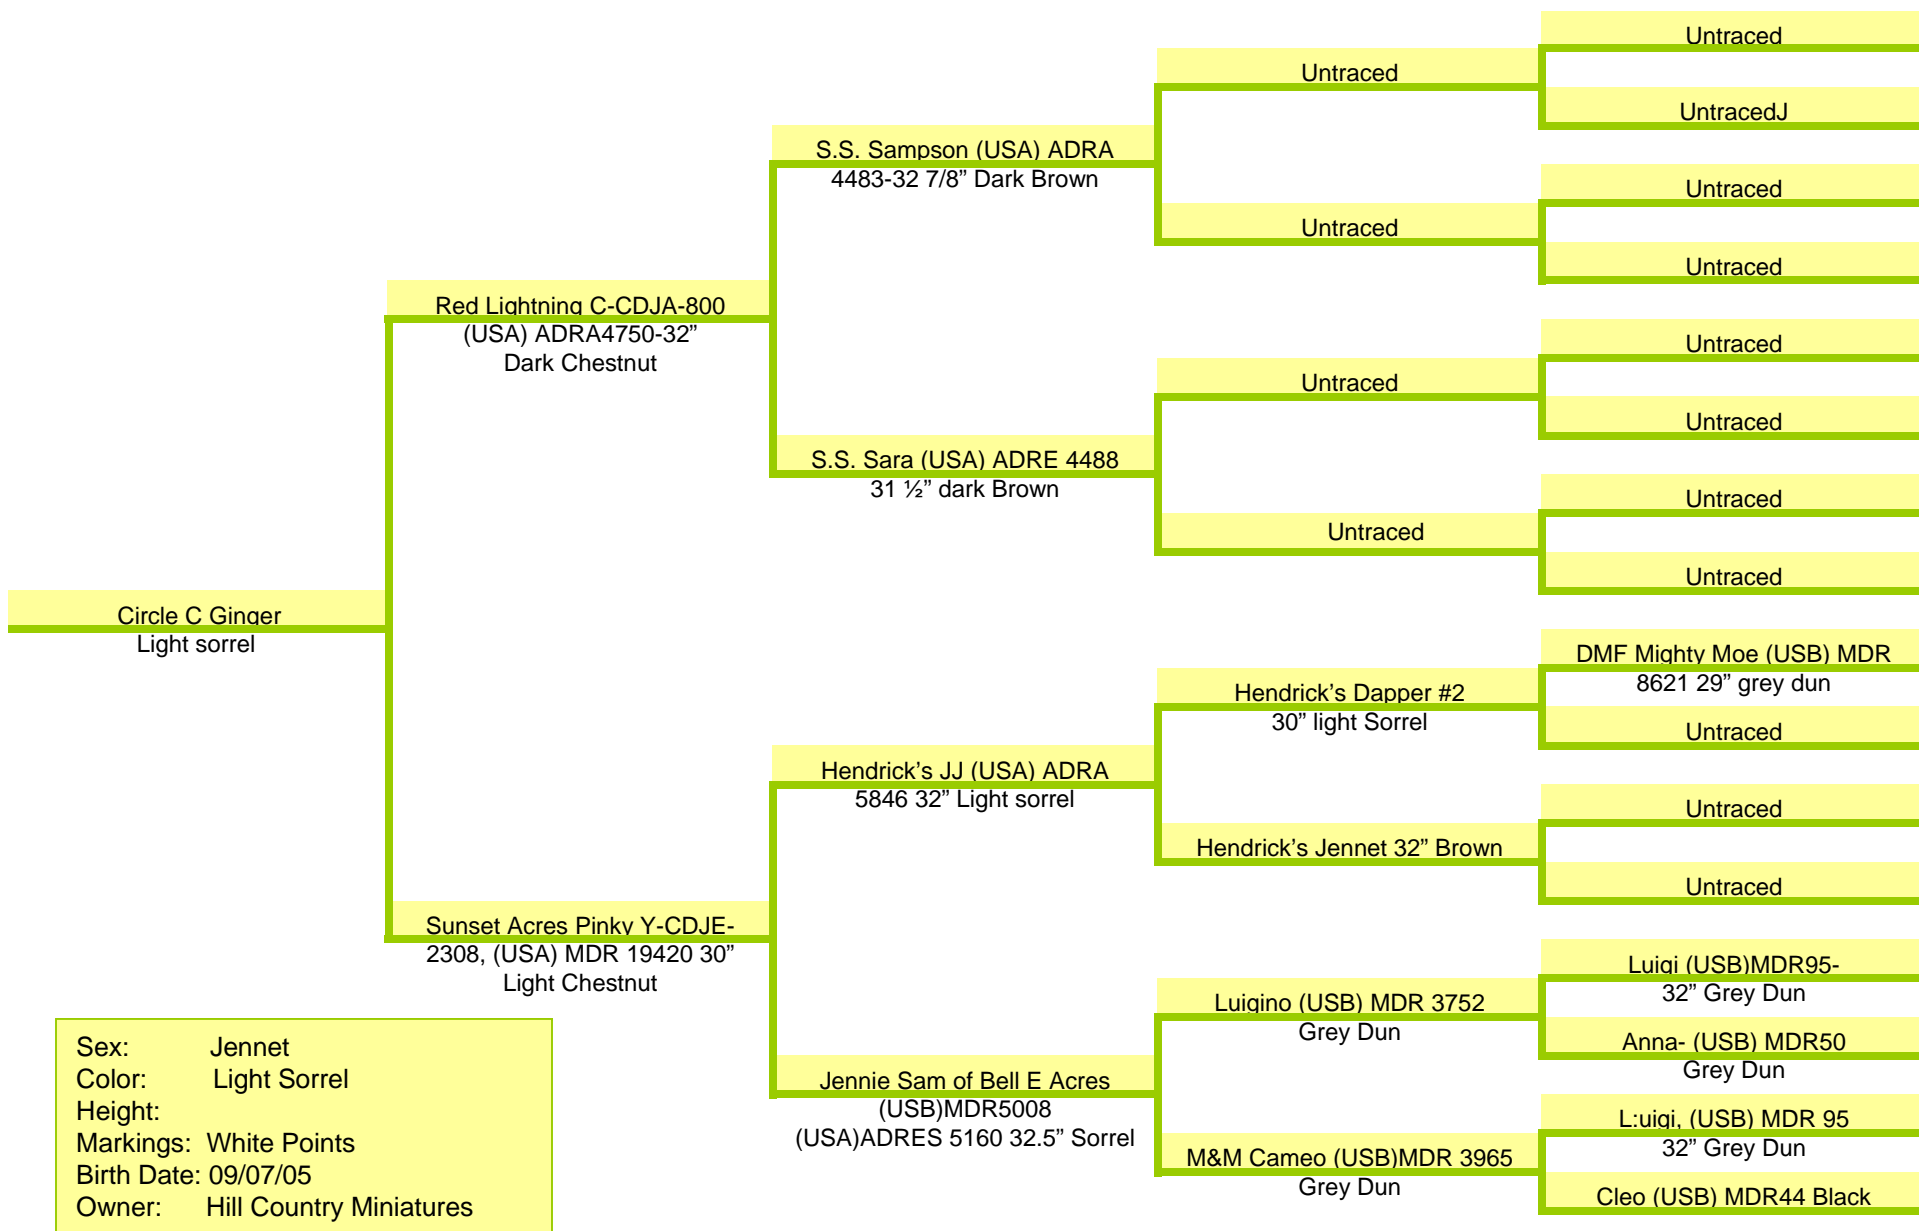

Pedigree of Circle C Ginger,

Light Sorrel

Sex: Jennet
 Color: Light Sorrel
 Height:
 Markings: White Points
 Birth Date: 09/07/05
 Owner: Hill Country Miniatures