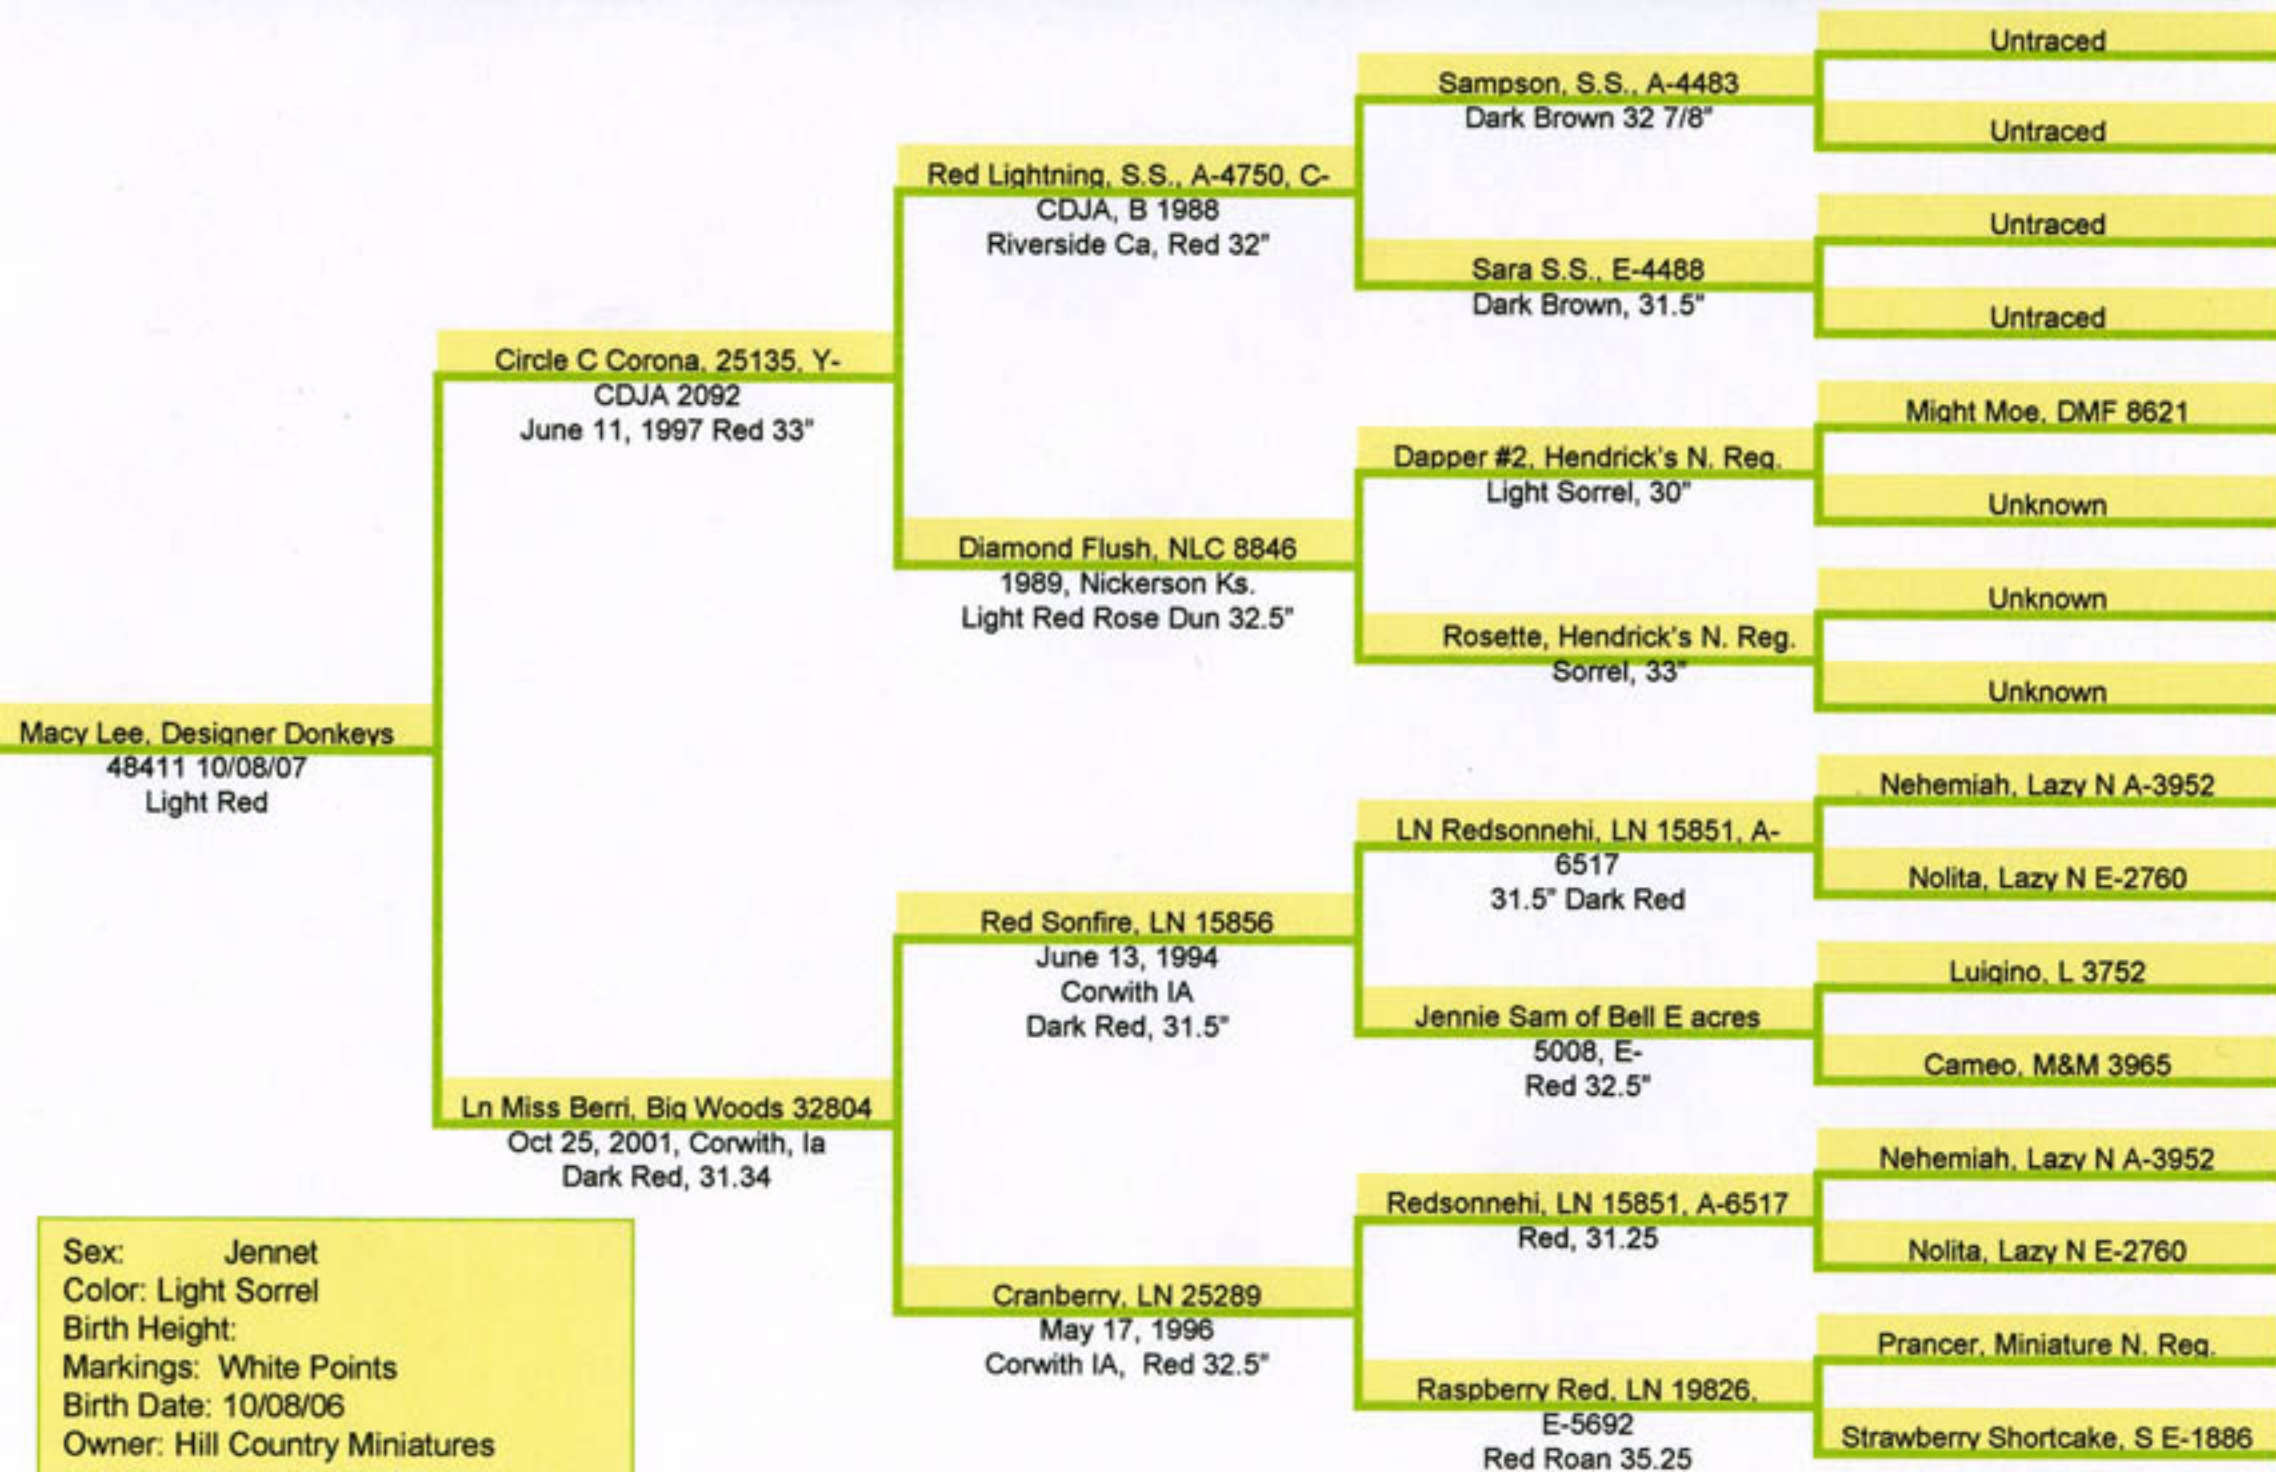

Pedigree of Designer Donkey's Macy Lee Light Red

Sex: Jennet
Color: Light Sorrel
Birth Height:
Markings: White Points
Birth Date: 10/08/06
Owner: Hill Country Miniatures