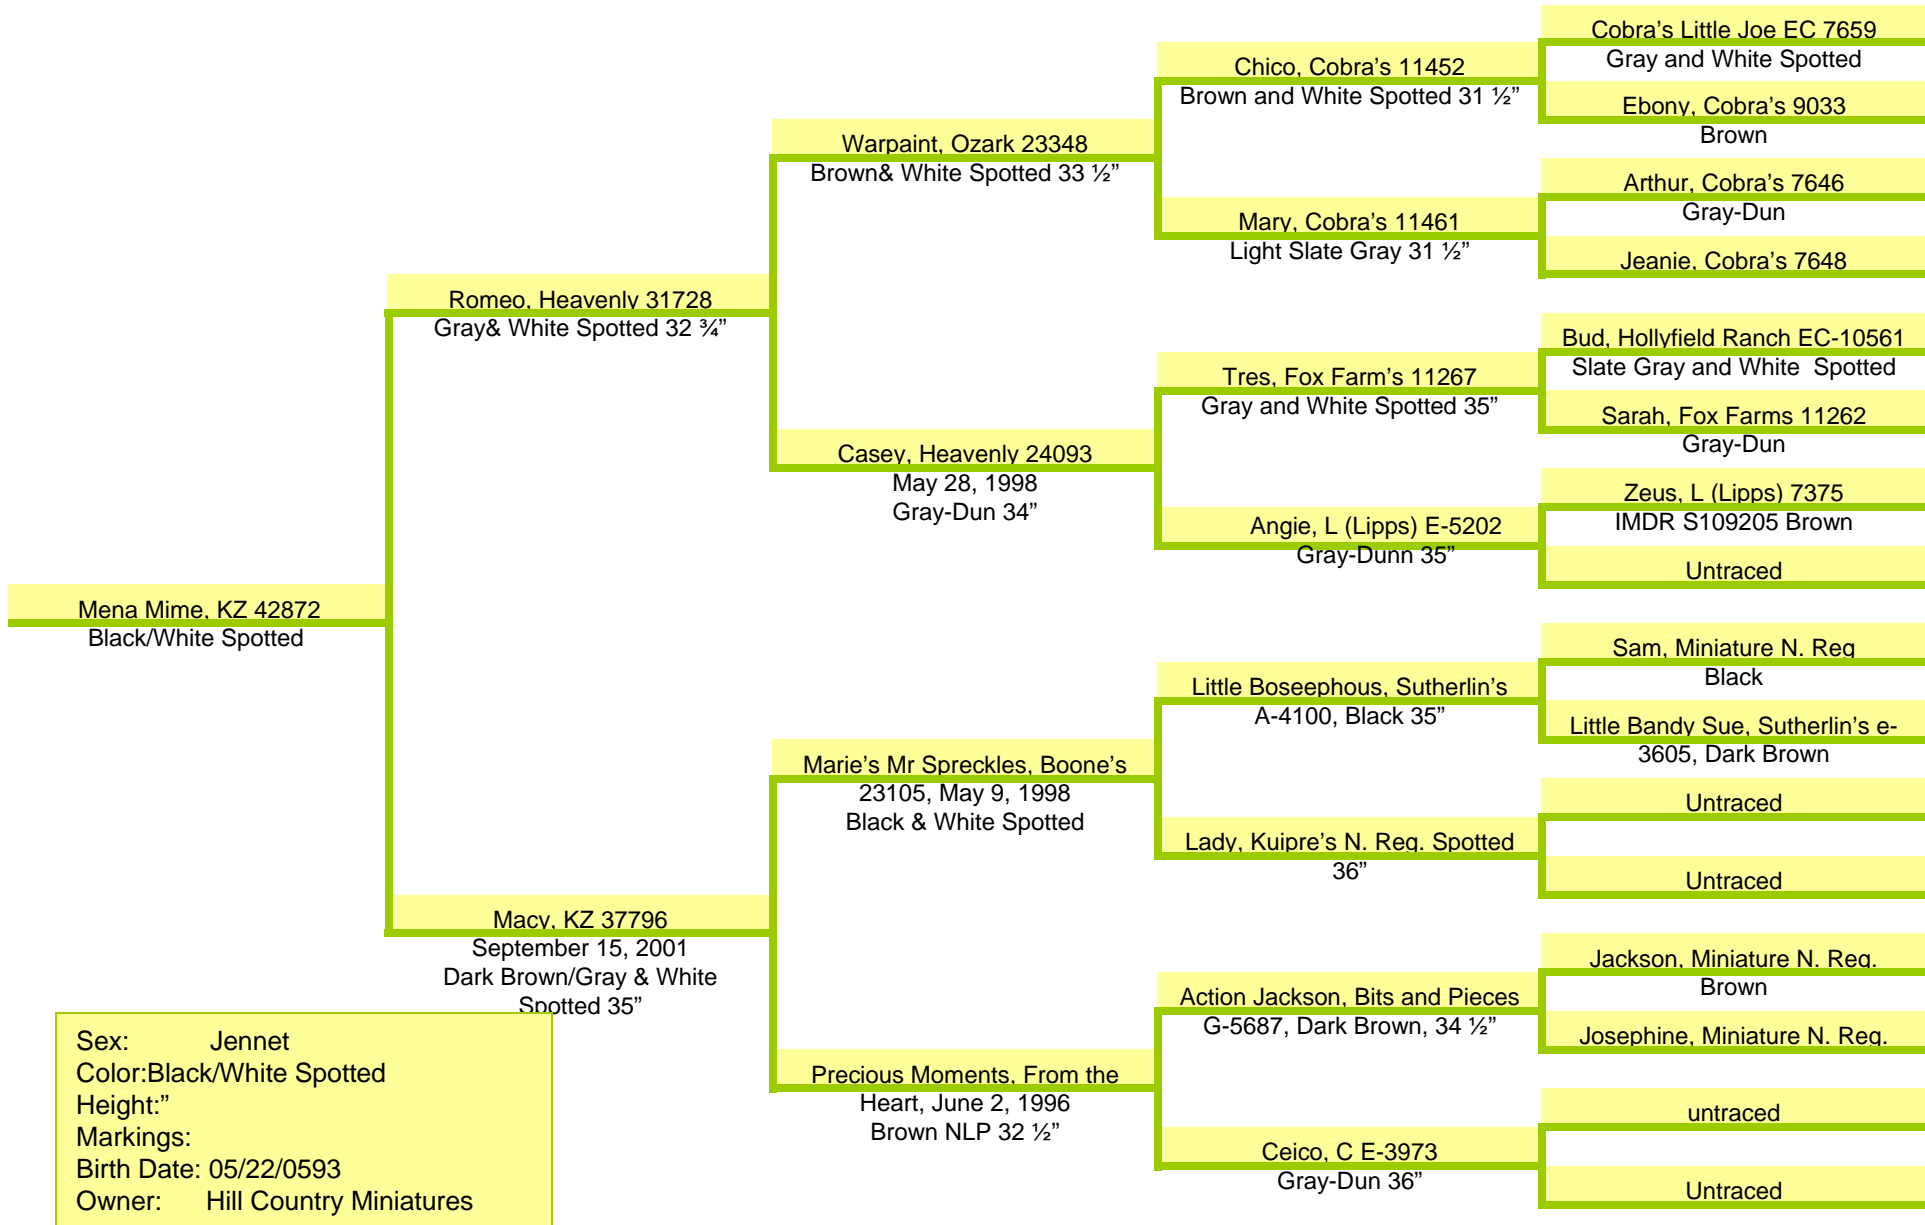

# Pedigree of KZ Mena Mime

# Black and White Spotted

Sex: Jennet  
 Color: Black/White Spotted  
 Height: "  
 Markings:  
 Birth Date: 05/22/0593  
 Owner: Hill Country Miniatures