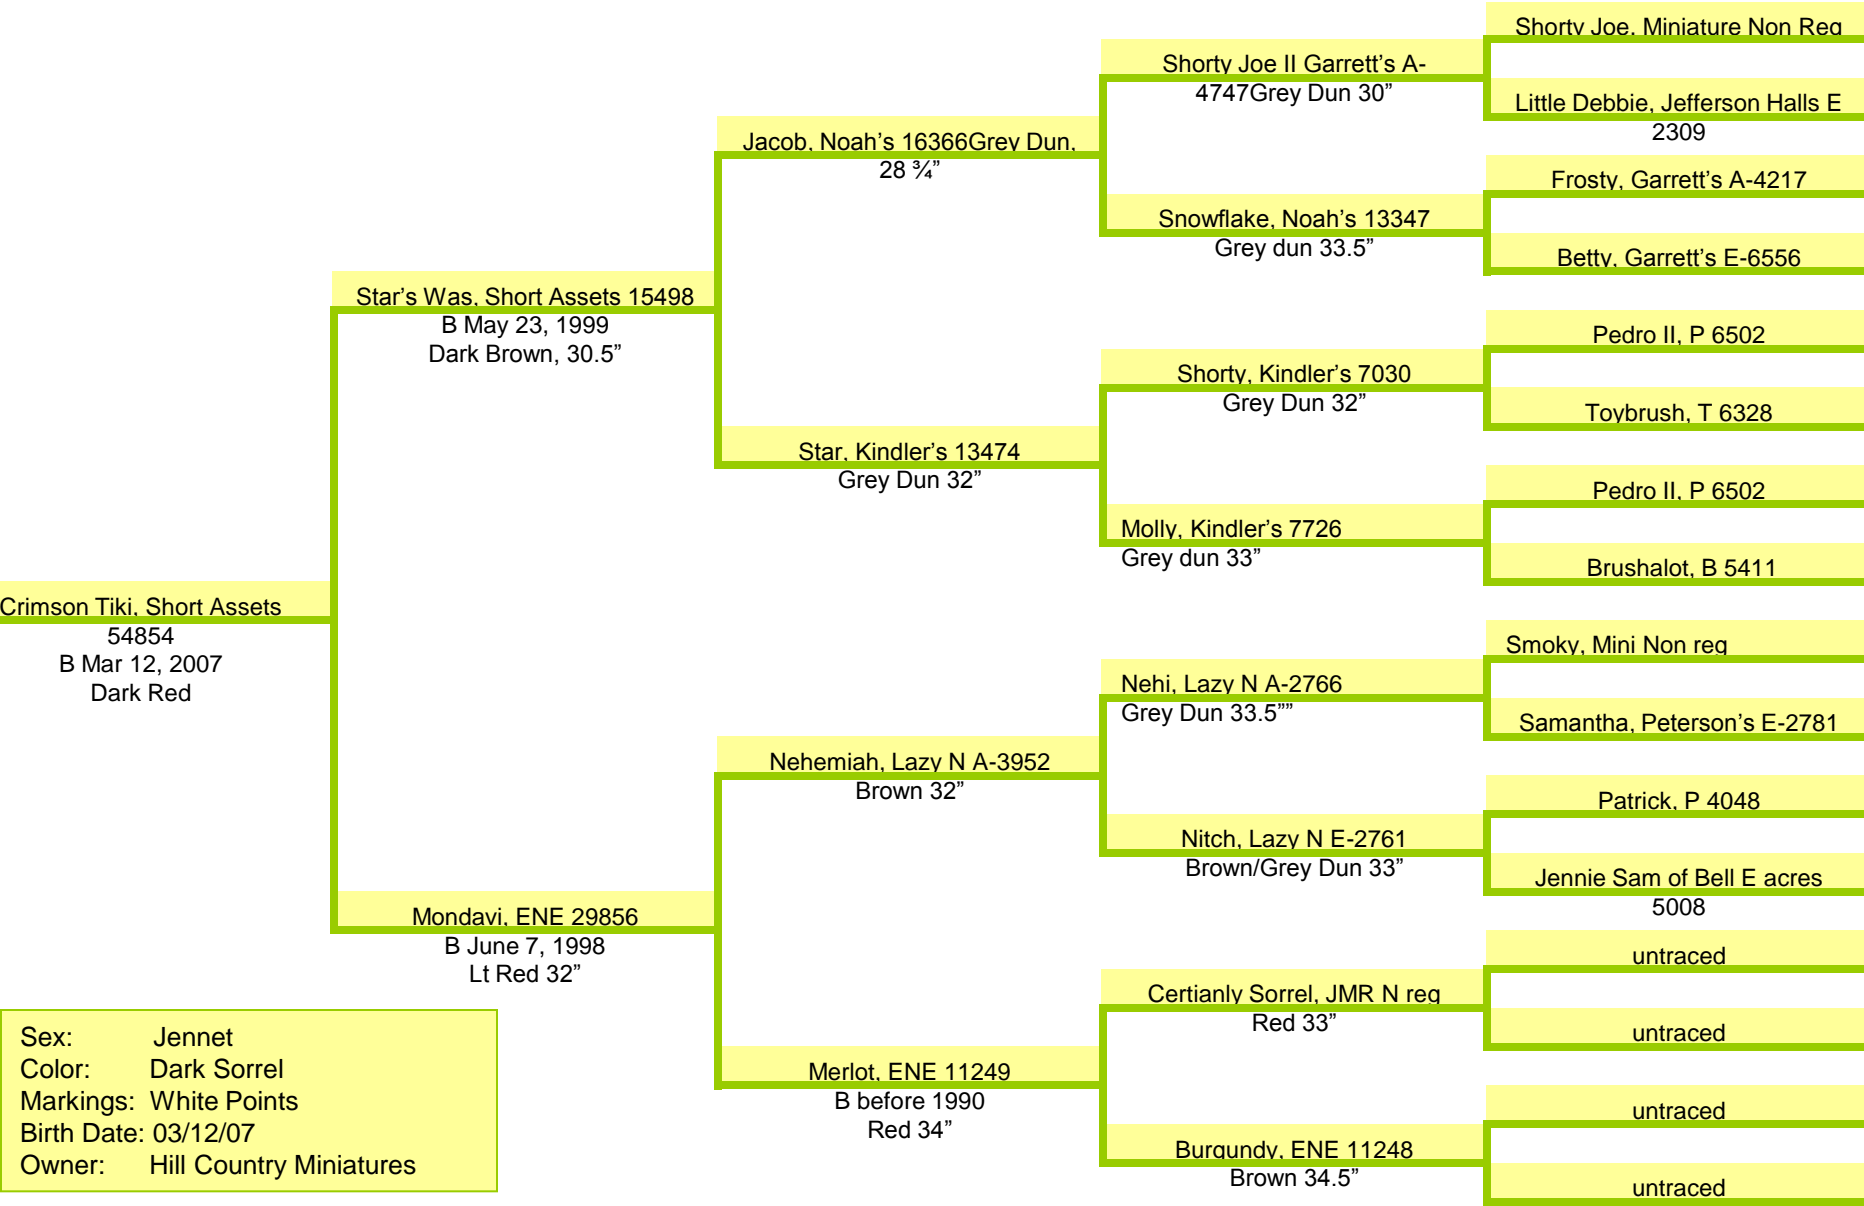

# Pedigree of Short Assets Crimson Tiki

# Sorrel

Sex: Jennet  
 Color: Dark Sorrel  
 Markings: White Points  
 Birth Date: 03/12/07  
 Owner: Hill Country Miniatures