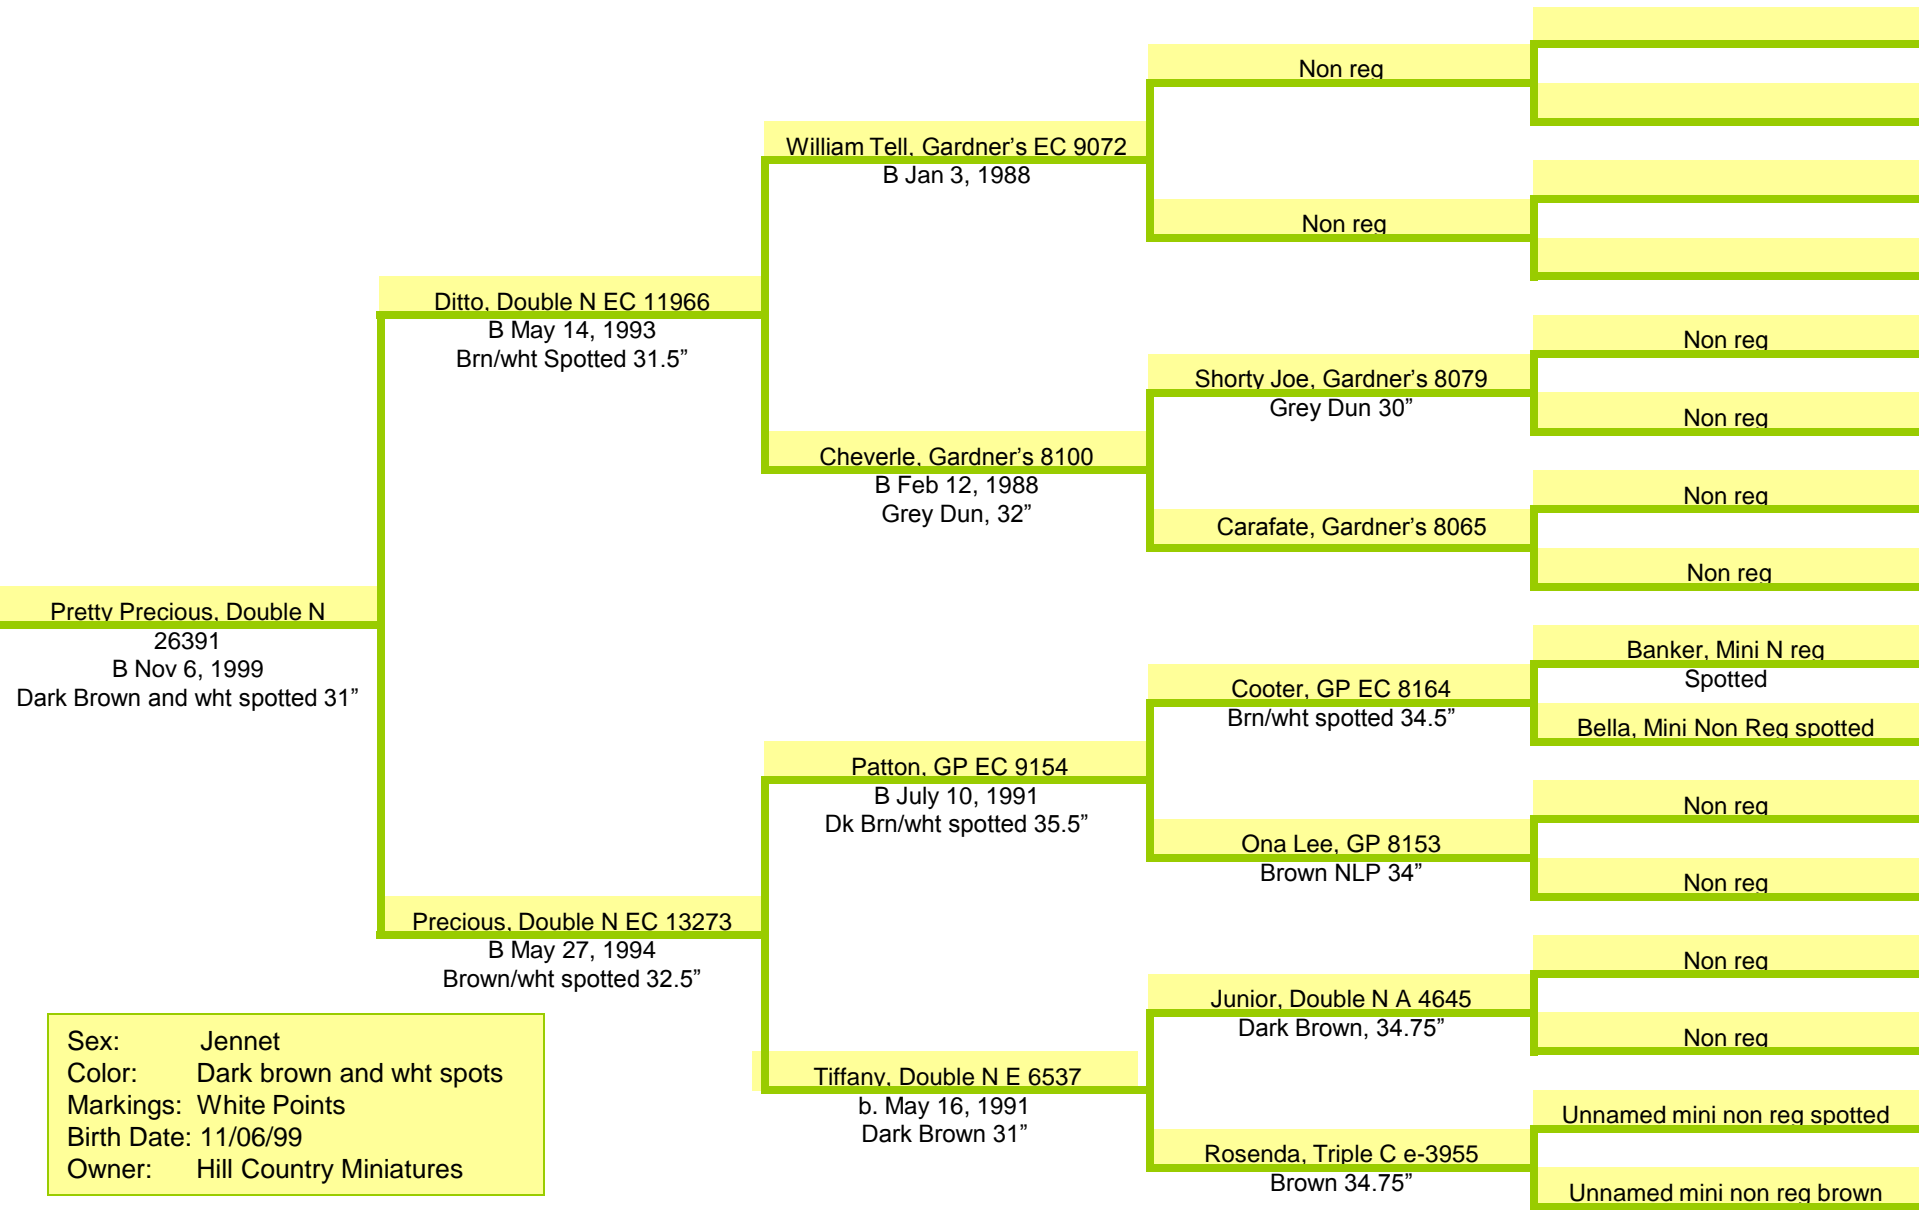

# Pedigree of Double N Pretty Precious Brn/white Spotted

Sex: Jennet  
 Color: Dark brown and wht spots  
 Markings: White Points  
 Birth Date: 11/06/99  
 Owner: Hill Country Miniatures