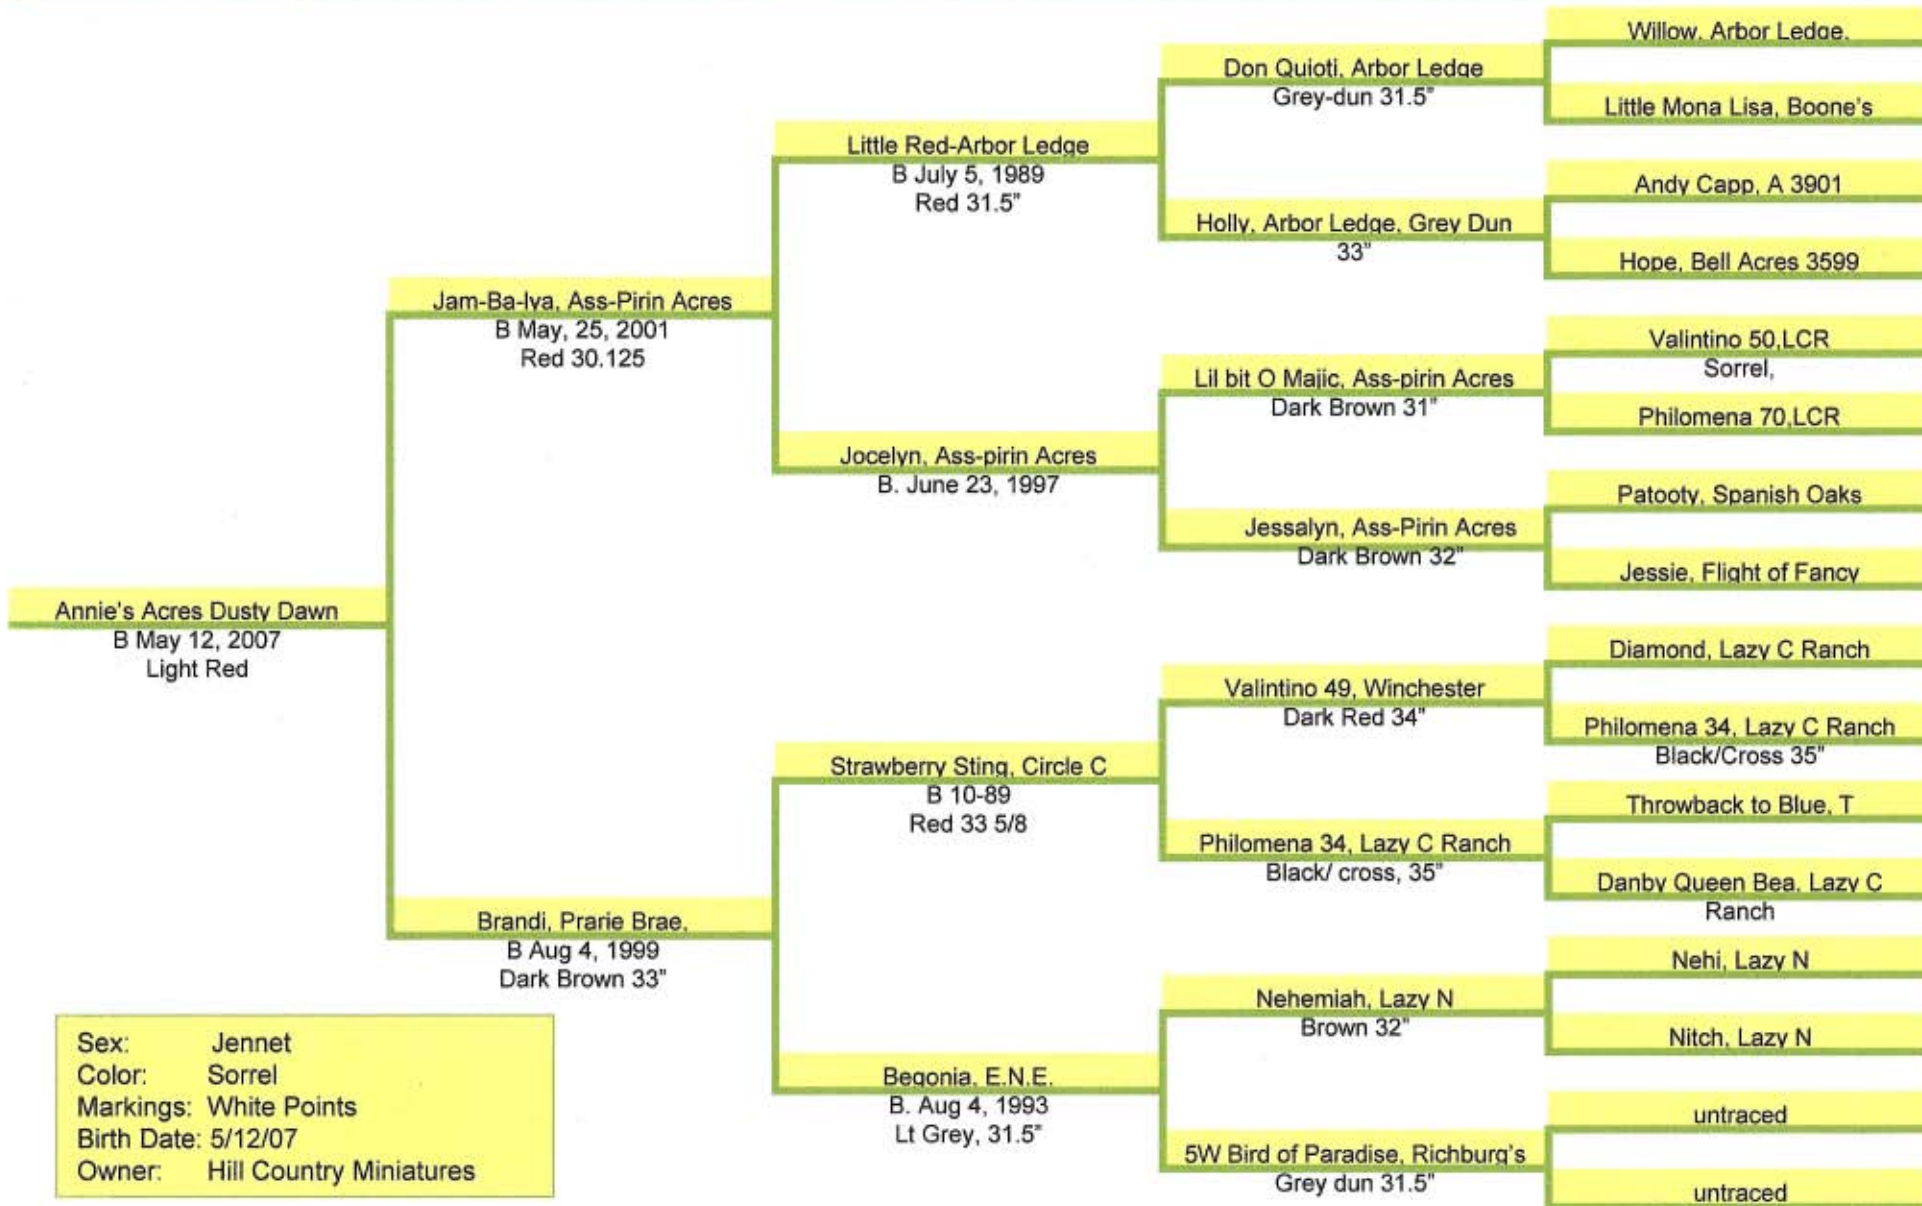

Pedigree of Annie's Acres Dusty Dawn

Sorrel

Sex: Jennet
 Color: Sorrel
 Markings: White Points
 Birth Date: 5/12/07
 Owner: Hill Country Miniatures