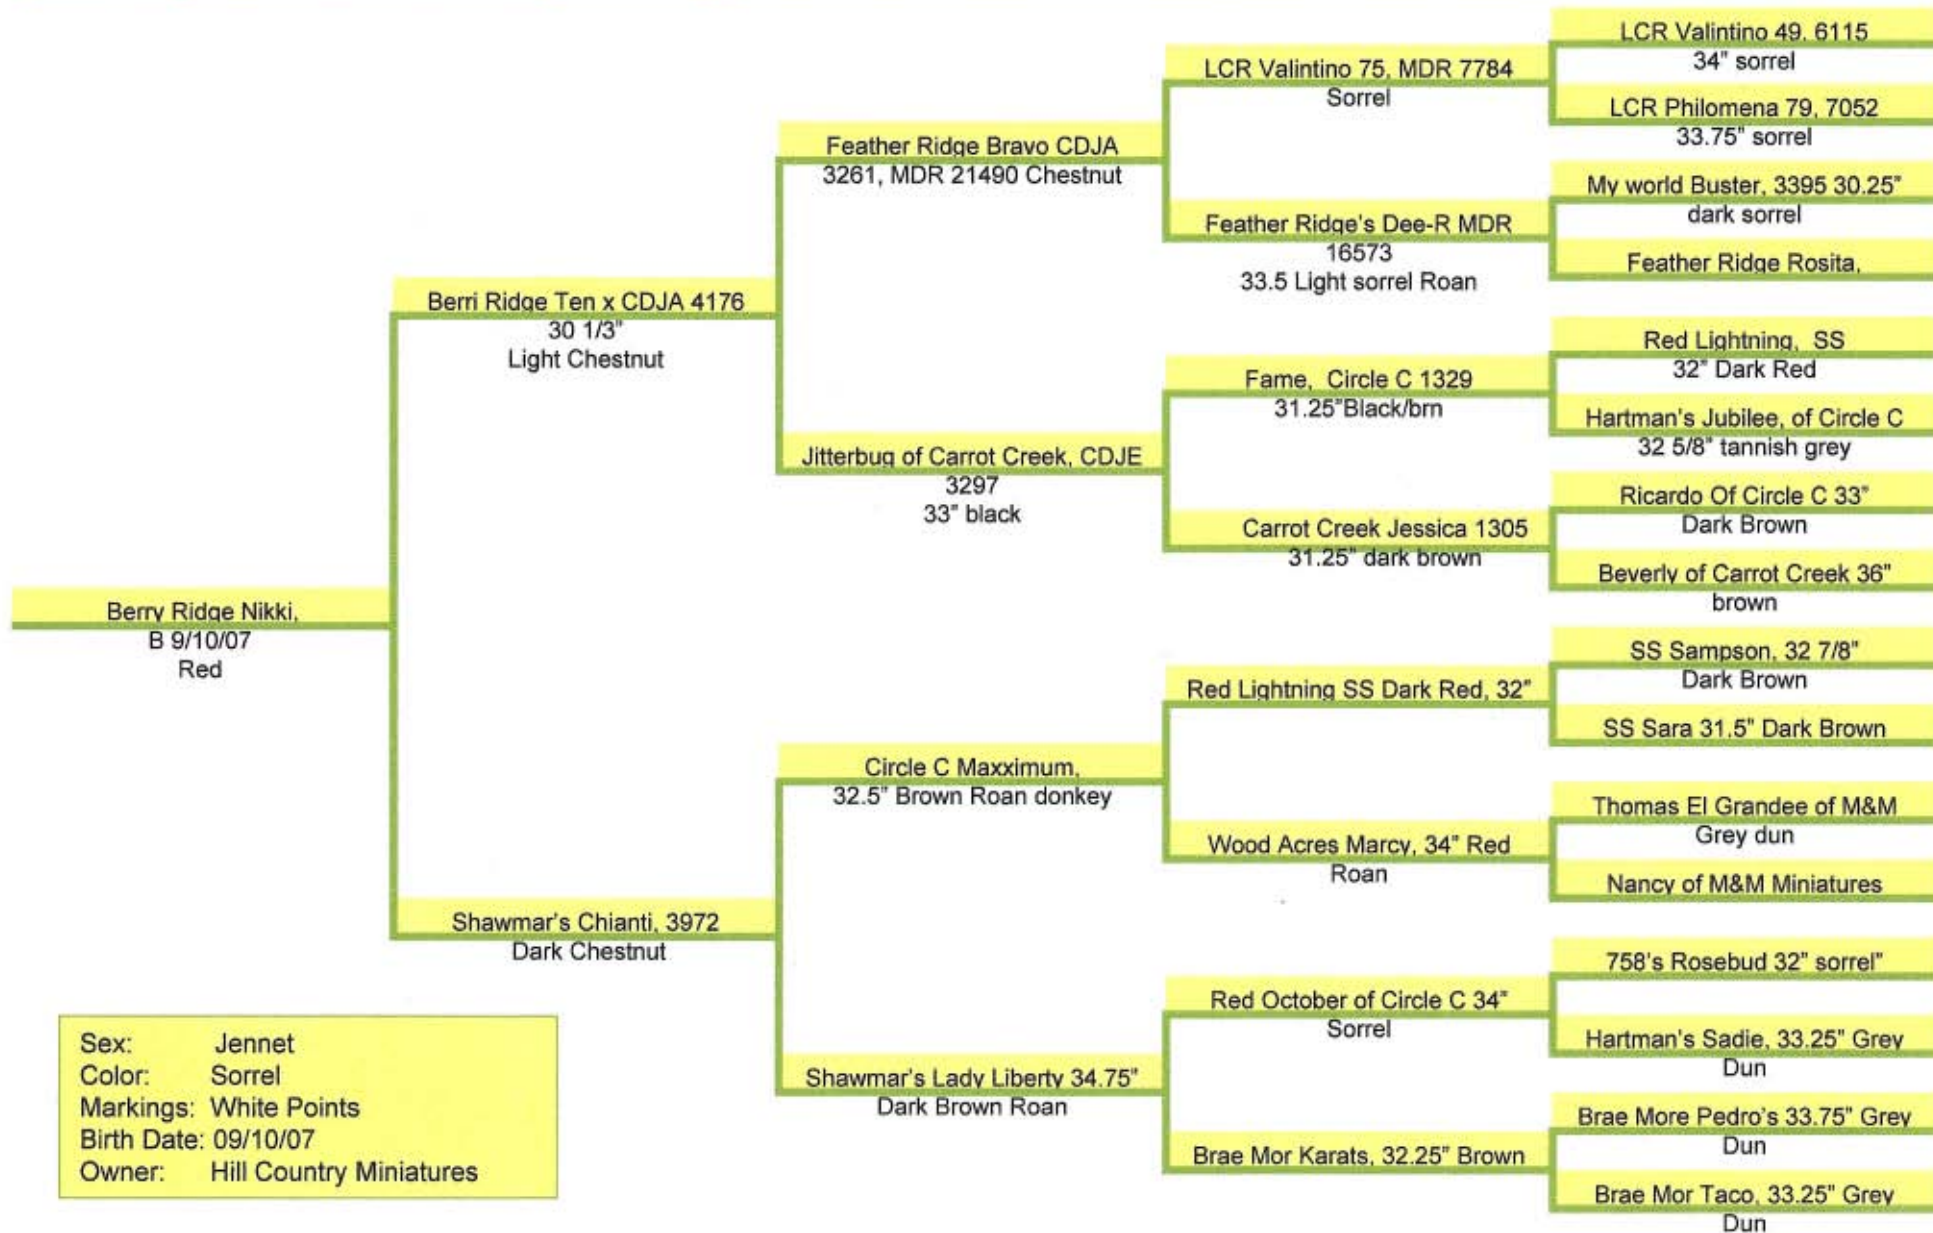

Pedigree of Berry Ridge Nikki,

Sorrel

Sex: Jennet
 Color: Sorrel
 Markings: White Points
 Birth Date: 09/10/07
 Owner: Hill Country Miniatures